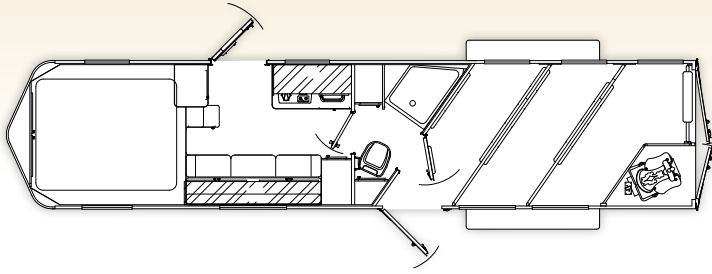

Bison

TRAIL EXPRESS

BEAUTIFUL QUALITY-BUILT TRAILERS

BISON TRAIL EXPRESS FLOORPLANS

7' Wide - 8' Short Wall | Available in 2 & 4 Horse

8' Wide - 12' Short Wall | Available in 4 Horse

7' Wide - 10' Short Wall | Available in 2 & 4 Horse

8' Wide - 14' Short Wall - Bunk | Available in 4 Horse

8' Wide - 8' Short Wall | Available in 2 & 4 Horse

8' Wide - 14' Short Wall | Available in 4 Horse

8' Wide - 10' Short Wall | Available in 2 & 4 Horse

Also Available with
Optional Slide-Out

STANDARD FEATURES

- Aluminum Skin Side Walls
- All Aluminum Doors
- 2-Speed Single-Leg Jack
- Steel Pull-Out Entry Step
- Torsion Axles w/4 Wheel Electric Brakes
- 3-way Vent, (1) Per Stall
- 7' 6" Interior Height
- 1-1/2" Lined Insulated Walls
- Pass Through Door
- Glass Shower Door
- Raised-Panel Cabinet Doors
- Drop Feed Windows
- Dry-Bath Feature
- Pass-Thru Door to Stall Area
- Dual 20 lb. LP Tanks
- 18,000 BTU Furnace
- Hot Water Heater
- 2-Burner Cooktop
- 3-Cu. Ft. Refrigerator (6-Cu. Ft. on 10' & Above Models)
- Escape Door w/Drop-Down Feed Window
- Removable Saddle Tree
- Coupler Light