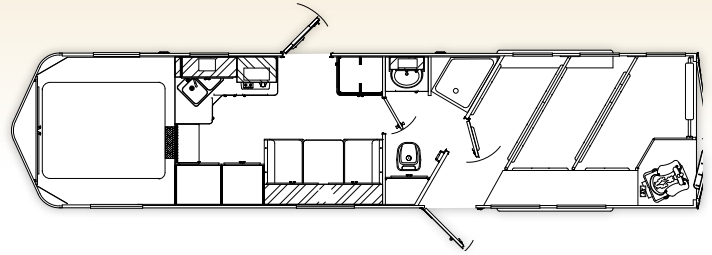

Bison

TRAIL EXPRESS

BEAUTIFUL QUALITY-BUILT TRAILERS

BISON TRAIL EXPRESS FLOORPLANS

7' Wide - 8' Short Wall | Available in 2 & 4 Horse

8' Wide - 12' Short Wall | Available in 4 Horse

7' Wide - 10' Short Wall | Available in 2 & 4 Horse

8' Wide - 14' Short Wall - Bunk | Available in 4 Horse

8' Wide - 8' Short Wall | Available in 2 & 4 Horse

8' Wide - 14' Short Wall | Available in 4 Horse

8' Wide - 10' Short Wall | Available in 2 & 4 Horse

Also Available with
Optional Slide-Out

STANDARD FEATURES

- Aluminum Skin Side Walls
- All Aluminum Doors
- 2-Speed Single-Leg Jack
- Steel Pull-Out Entry Step
- Torsion Axles w/4 Wheel Electric Brakes
- 3-way Vent, (1) Per Stall
- 7' 6" Interior Height
- 1-1/2" Lined Insulated Walls
- Pass Through Door
- Glass Shower Door
- Raised-Panel Cabinet Doors
- Drop Feed Windows
- Dry-Bath Feature
- Pass-Thru Door to Stall Area
- Dual 20 lb. LP Tanks
- 18,000 BTU Furnace
- Hot Water Heater
- 2-Burner Cooktop
- 3-Cu. Ft. Refrigerator (6-Cu. Ft. on 10' & Above Models)
- Escape Door w/Drop-Down Feed Window
- Removable Saddle Tree
- Coupler Light