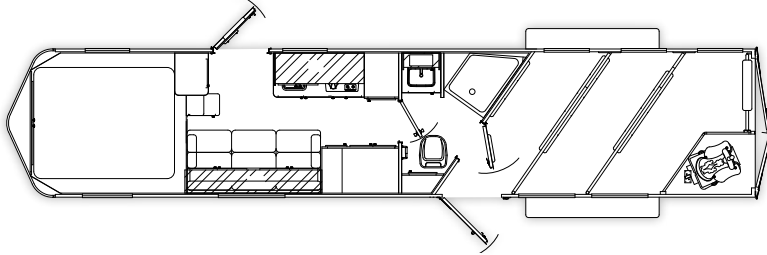

Bison

TRAIL EXPRESS

BEAUTIFUL QUALITY-BUILT TRAILERS

BISON TRAIL EXPRESS FLOORPLANS

7' Wide - 8' Short Wall | Available in 2 & 4 Horse

8' Wide - 12' Short Wall | Available in 4 Horse

7' Wide - 10' Short Wall | Available in 2 & 4 Horse

8' Wide - 14' Short Wall - Bunk | Available in 4 Horse

8' Wide - 8' Short Wall | Available in 2 & 4 Horse

8' Wide - 14' Short Wall | Available in 4 Horse

8' Wide - 10' Short Wall | Available in 2 & 4 Horse

Also Available with
Optional Slide-Out

STANDARD FEATURES

- Aluminum Skin Side Walls
- All Aluminum Doors
- 2-Speed Single-Leg Jack
- Steel Pull-Out Entry Step
- Torsion Axles w/4 Wheel Electric Brakes
- 3-way Vent, (1) Per Stall
- 7' 6" Interior Height
- 1-1/2" Lined Insulated Walls
- Pass Through Door
- Glass Shower Door
- Raised-Panel Cabinet Doors
- Drop Feed Windows
- Dry-Bath Feature
- Pass-Thru Door to Stall Area
- Dual 20 lb. LP Tanks
- 18,000 BTU Furnace
- Hot Water Heater
- 2-Burner Cooktop
- 3-Cu. Ft. Refrigerator (6-Cu. Ft. on 10' & Above Models)
- Escape Door w/Drop-Down Feed Window
- Removable Saddle Tree
- Coupler Light