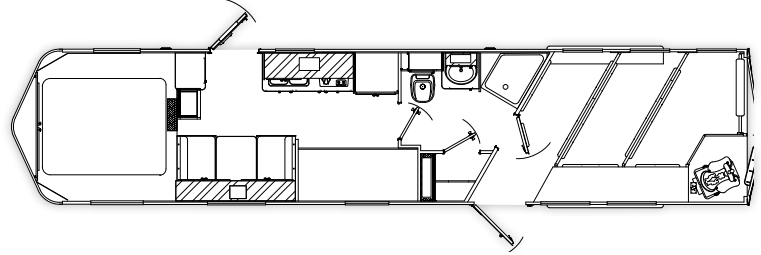

Bison

TRAIL EXPRESS

BEAUTIFUL QUALITY-BUILT TRAILERS

BISON TRAIL EXPRESS FLOORPLANS

7' Wide - 8' Short Wall | Available in 2 & 4 Horse

8' Wide - 12' Short Wall | Available in 4 Horse

7' Wide - 10' Short Wall | Available in 2 & 4 Horse

8' Wide - 14' Short Wall - Bunk | Available in 4 Horse

8' Wide - 8' Short Wall | Available in 2 & 4 Horse

8' Wide - 14' Short Wall | Available in 4 Horse

8' Wide - 10' Short Wall | Available in 2 & 4 Horse

Also Available with
Optional Slide-Out

STANDARD FEATURES

- Aluminum Skin Side Walls
- All Aluminum Doors
- 2-Speed Single-Leg Jack
- Steel Pull-Out Entry Step
- Torsion Axles w/4 Wheel Electric Brakes
- 3-way Vent, (1) Per Stall
- 7' 6" Interior Height
- 1-1/2" Lined Insulated Walls
- Pass Through Door
- Glass Shower Door
- Raised-Panel Cabinet Doors
- Drop Feed Windows
- Dry-Bath Feature
- Pass-Thru Door to Stall Area
- Dual 20 lb. LP Tanks
- 18,000 BTU Furnace
- Hot Water Heater
- 2-Burner Cooktop
- 3-Cu. Ft. Refrigerator (6-Cu. Ft. on 10' & Above Models)
- Escape Door w/Drop-Down Feed Window
- Removable Saddle Tree
- Coupler Light