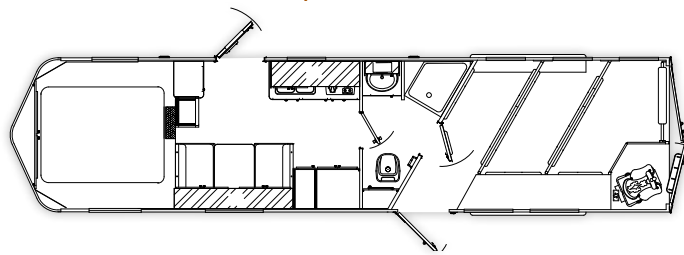

Bison

TRAIL EXPRESS

BEAUTIFUL QUALITY-BUILT TRAILERS

BISON TRAIL EXPRESS FLOORPLANS

7' Wide - 8' Short Wall | Available in 2 & 4 Horse

8' Wide - 12' Short Wall | Available in 4 Horse

7' Wide - 10' Short Wall | Available in 2 & 4 Horse

8' Wide - 14' Short Wall - Bunk | Available in 4 Horse

8' Wide - 8' Short Wall | Available in 2 & 4 Horse

8' Wide - 14' Short Wall | Available in 4 Horse

8' Wide - 10' Short Wall | Available in 2 & 4 Horse

Also Available with
Optional Slide-Out

STANDARD FEATURES

- Aluminum Skin Side Walls
- All Aluminum Doors
- 2-Speed Single-Leg Jack
- Steel Pull-Out Entry Step
- Torsion Axles w/4 Wheel Electric Brakes
- 3-way Vent, (1) Per Stall
- 7' 6" Interior Height
- 1-1/2" Lined Insulated Walls
- Pass Through Door
- Glass Shower Door
- Raised-Panel Cabinet Doors
- Drop Feed Windows
- Dry-Bath Feature
- Pass-Thru Door to Stall Area
- Dual 20 lb. LP Tanks
- 18,000 BTU Furnace
- Hot Water Heater
- 2-Burner Cooktop
- 3-Cu. Ft. Refrigerator (6-Cu. Ft. on 10' & Above Models)
- Escape Door w/Drop-Down Feed Window
- Removable Saddle Tree
- Coupler Light