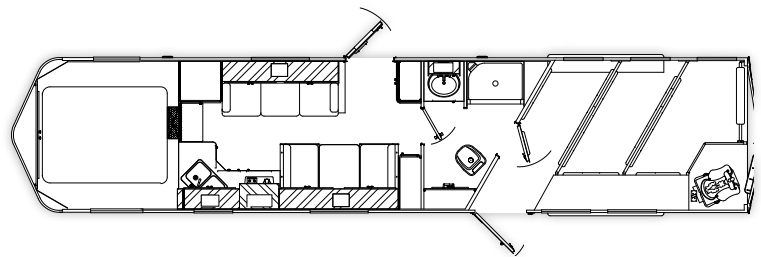

Bison

TRAIL EXPRESS

BEAUTIFUL QUALITY-BUILT TRAILERS

BISON TRAIL EXPRESS FLOORPLANS

7' Wide - 8' Short Wall | Available in 2 & 4 Horse

8' Wide - 12' Short Wall | Available in 4 Horse

7' Wide - 10' Short Wall | Available in 2 & 4 Horse

8' Wide - 14' Short Wall - Bunk | Available in 4 Horse

8' Wide - 8' Short Wall | Available in 2 & 4 Horse

8' Wide - 14' Short Wall | Available in 4 Horse

8' Wide - 10' Short Wall | Available in 2 & 4 Horse

Also Available with
Optional Slide-Out

STANDARD FEATURES

- Aluminum Skin Side Walls
- All Aluminum Doors
- 2-Speed Single-Leg Jack
- Steel Pull-Out Entry Step
- Torsion Axles w/4 Wheel Electric Brakes
- 3-way Vent, (1) Per Stall
- 7' 6" Interior Height
- 1-1/2" Lined Insulated Walls
- Pass Through Door
- Glass Shower Door
- Raised-Panel Cabinet Doors
- Drop Feed Windows
- Dry-Bath Feature
- Pass-Thru Door to Stall Area
- Dual 20 lb. LP Tanks
- 18,000 BTU Furnace
- Hot Water Heater
- 2-Burner Cooktop
- 3-Cu. Ft. Refrigerator (6-Cu. Ft. on 10' & Above Models)
- Escape Door w/Drop-Down Feed Window
- Removable Saddle Tree
- Coupler Light