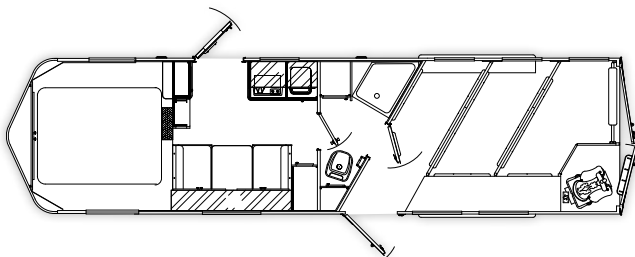

Bison

TRAIL EXPRESS

BEAUTIFUL QUALITY-BUILT TRAILERS

BISON TRAIL EXPRESS FLOORPLANS

7' Wide - 8' Short Wall | Available in 2 & 4 Horse

8' Wide - 12' Short Wall | Available in 4 Horse

7' Wide - 10' Short Wall | Available in 2 & 4 Horse

8' Wide - 14' Short Wall - Bunk | Available in 4 Horse

8' Wide - 8' Short Wall | Available in 2 & 4 Horse

8' Wide - 14' Short Wall | Available in 4 Horse

8' Wide - 10' Short Wall | Available in 2 & 4 Horse

Also Available with
Optional Slide-Out

STANDARD FEATURES

- Aluminum Skin Side Walls
- All Aluminum Doors
- 2-Speed Single-Leg Jack
- Steel Pull-Out Entry Step
- Torsion Axles w/4 Wheel Electric Brakes
- 3-way Vent, (1) Per Stall
- 7' 6" Interior Height
- 1-1/2" Lined Insulated Walls
- Pass Through Door
- Glass Shower Door
- Raised-Panel Cabinet Doors
- Drop Feed Windows
- Dry-Bath Feature
- Pass-Thru Door to Stall Area
- Dual 20 lb. LP Tanks
- 18,000 BTU Furnace
- Hot Water Heater
- 2-Burner Cooktop
- 3-Cu. Ft. Refrigerator (6-Cu. Ft. on 10' & Above Models)
- Escape Door w/Drop-Down Feed Window
- Removable Saddle Tree
- Coupler Light