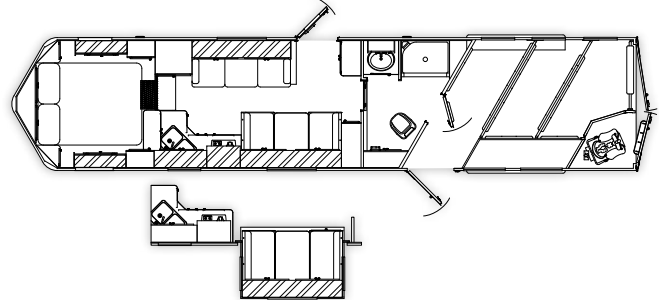

Bison

STRATUS

BEAUTIFUL QUALITY-BUILT TRAILERS

ALL ALUMINUM CONSTRUCTION

BISON STRATUS FLOORPLANS

8' Wide - 10' Short Wall | Available in 4 Horse

8' Wide - 12' Short Wall | Available in 4 Horse

8' Wide - 12' Short Wall - Bar Galley Model | Available in 4 Horse

8' Wide - 14' Short Wall | Available in 4 Horse

8' Wide - 14' Short Wall - Bunkhouse Model | Available in 4 Horse

8' Wide - 16' Short Wall | Available in 4 Horse

STANDARD FEATURES

Trailer Standard Features