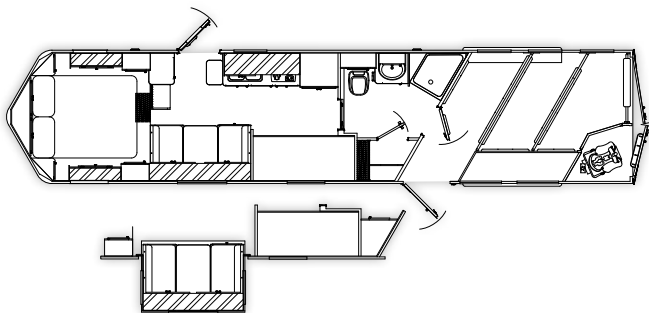

Bison

STRATUS

BEAUTIFUL QUALITY-BUILT TRAILERS

ALL ALUMINUM CONSTRUCTION

BISON STRATUS FLOORPLANS

8' Wide - 10' Short Wall | Available in 4 Horse

8' Wide - 12' Short Wall | Available in 4 Horse

8' Wide - 12' Short Wall - Bar Galley Model | Available in 4 Horse

8' Wide - 14' Short Wall | Available in 4 Horse

8' Wide - 14' Short Wall - Bunkhouse Model | Available in 4 Horse

8' Wide - 16' Short Wall | Available in 4 Horse

STANDARD FEATURES

Trailer Standard Features