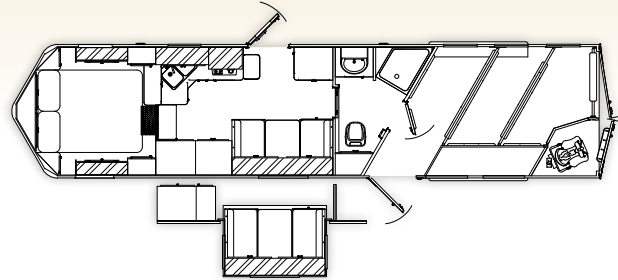

Bison

STRATUS

BEAUTIFUL QUALITY-BUILT TRAILERS

ALL ALUMINUM CONSTRUCTION

BISON STRATUS FLOORPLANS

8' Wide - 10' Short Wall | Available in 4 Horse

8' Wide - 12' Short Wall | Available in 4 Horse

8' Wide - 12' Short Wall - Bar Galley Model | Available in 4 Horse

8' Wide - 14' Short Wall | Available in 4 Horse

8' Wide - 14' Short Wall - Bunkhouse Model | Available in 4 Horse

8' Wide - 16' Short Wall | Available in 4 Horse

STANDARD FEATURES

Trailer Standard Features