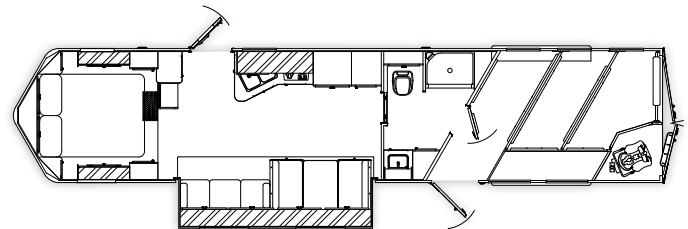

Bison

STRATUS

BEAUTIFUL QUALITY-BUILT TRAILERS

ALL ALUMINUM CONSTRUCTION

BISON STRATUS FLOORPLANS

8' Wide - 10' Short Wall | Available in 4 Horse

8' Wide - 12' Short Wall | Available in 4 Horse

8' Wide - 12' Short Wall - Bar Galley Model | Available in 4 Horse

8' Wide - 14' Short Wall | Available in 4 Horse

8' Wide - 14' Short Wall - Bunkhouse Model | Available in 4 Horse

8' Wide - 16' Short Wall | Available in 4 Horse

STANDARD FEATURES

Trailer Standard Features