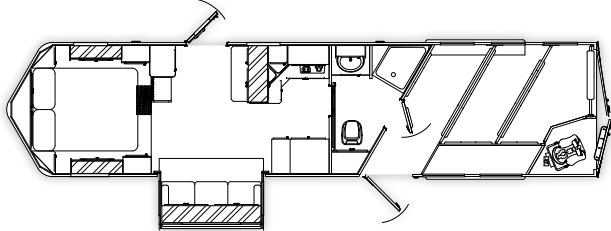

Bison

STRATUS

BEAUTIFUL QUALITY-BUILT TRAILERS

ALL ALUMINUM CONSTRUCTION

BISON STRATUS FLOORPLANS

8' Wide - 10' Short Wall | Available in 4 Horse

8' Wide - 12' Short Wall | Available in 4 Horse

8' Wide - 12' Short Wall - Bar Galley Model | Available in 4 Horse

8' Wide - 14' Short Wall | Available in 4 Horse

8' Wide - 14' Short Wall - Bunkhouse Model | Available in 4 Horse

8' Wide - 16' Short Wall | Available in 4 Horse

STANDARD FEATURES

Trailer Standard Features