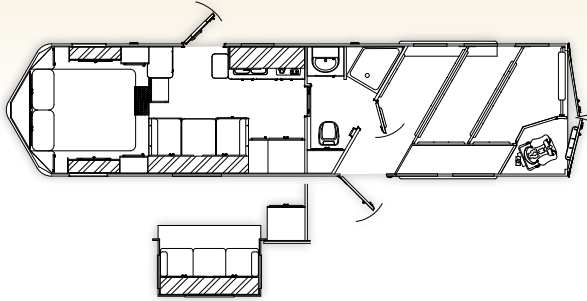

Bison

STRATUS

BEAUTIFUL QUALITY-BUILT TRAILERS

ALL ALUMINUM CONSTRUCTION

BISON STRATUS FLOORPLANS

8' Wide - 10' Short Wall | Available in 4 Horse

8' Wide - 12' Short Wall | Available in 4 Horse

8' Wide - 12' Short Wall - Bar Galley Model | Available in 4 Horse

8' Wide - 14' Short Wall | Available in 4 Horse

8' Wide - 14' Short Wall - Bunkhouse Model | Available in 4 Horse

8' Wide - 16' Short Wall | Available in 4 Horse

STANDARD FEATURES

Trailer Standard Features