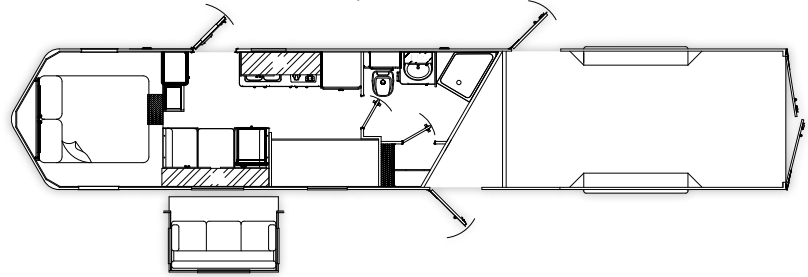

Bison

STRATUS MS

BEAUTIFUL QUALITY-BUILT TRAILERS

ALL ALUMINUM CONSTRUCTION

BISON STRATUS MS FLOORPLANS

7' Wide - 8' Short Wall

8' Wide - 10' Short Wall

7' Wide - 10' Short Wall

8' Wide - 12' Short Wall

8' Wide - 8' Short Wall

8' Wide - 14' Short Wall | Bunk House Model

STANDARD FEATURES

- Kingpin Hitch with 2-5/16" Coupler, Breakaway Switch with Battery, and Safety Chains with Slip Hooks
- .050 Aluminum Skin
- Heavy Duty Extruded Stock Sides
- Two Air Channels with Plexiglas Rails
- Polished Nose Wrap
- Full Length Extruded Roof & Base Rails
- Fully Integrated Gooseneck
- Extruded Aluminum Plank Flooring
- 7'6" Interior Height
- 50/50 Split Double Cam Bar Doors
- Seamless (One-piece) Aluminum Roof
- 7,800 Torsion Axles with 4 Wheel Electric Brakes
- 2-Speed Single Leg Jack
- Coupler Light
- Side Tack Storage with 36" Camper Door
- Heavy Duty Street Side Unload Door
- Full Contained Living Quarter
- Dual 20# LP Tanks
- 18,000 BTU Furnace
- Hot Water Heater
- 2-Burner Cooktop
- 3-Cu. Or 6-Cu. Refrigerator (Varies by Model)
- Glass Shower Door
- Raised Panel Cabinet Doors