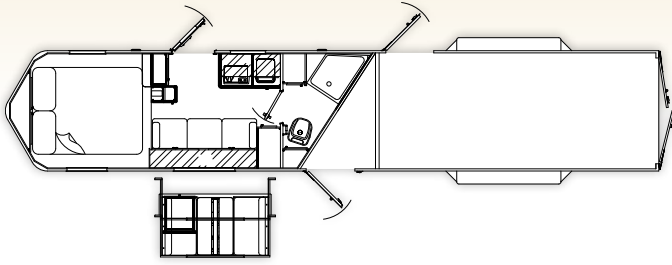

Bison

STRATUS MS

BEAUTIFUL QUALITY-BUILT TRAILERS

ALL ALUMINUM CONSTRUCTION

BISON STRATUS MS FLOORPLANS

7' Wide - 8' Short Wall

8' Wide - 10' Short Wall

7' Wide - 10' Short Wall

8' Wide - 12' Short Wall

8' Wide - 8' Short Wall

8' Wide - 14' Short Wall | Bunk House Model

STANDARD FEATURES

- Kingpin Hitch with 2-5/16" Coupler, Breakaway Switch with Battery, and Safety Chains with Slip Hooks
- .050 Aluminum Skin
- Heavy Duty Extruded Stock Sides
- Two Air Channels with Plexiglas Rails
- Polished Nose Wrap
- Full Length Extruded Roof & Base Rails
- Fully Integrated Gooseneck
- Extruded Aluminum Plank Flooring
- 7'6" Interior Height
- 50/50 Split Double Cam Bar Doors
- Seamless (One-piece) Aluminum Roof
- 7,800 Torsion Axles with 4 Wheel Electric Brakes
- 2-Speed Single Leg Jack
- Coupler Light
- Side Tack Storage with 36" Camper Door
- Heavy Duty Street Side Unload Door
- Full Contained Living Quarter
- Dual 20# LP Tanks
- 18,000 BTU Furnace
- Hot Water Heater
- 2-Burner Cooktop
- 3-Cu. Or 6-Cu. Refrigerator (Varies by Model)
- Glass Shower Door
- Raised Panel Cabinet Doors