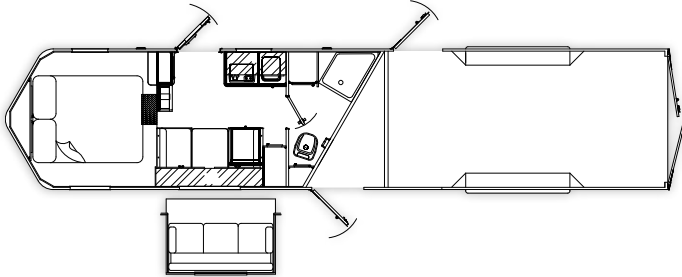

Bison

STRATUS MS

BEAUTIFUL QUALITY-BUILT TRAILERS

ALL ALUMINUM CONSTRUCTION

BISON STRATUS MS FLOORPLANS

7' Wide - 8' Short Wall

8' Wide - 10' Short Wall

7' Wide - 10' Short Wall

8' Wide - 12' Short Wall

8' Wide - 8' Short Wall

8' Wide - 14' Short Wall | Bunk House Model

STANDARD FEATURES

- Kingpin Hitch with 2-5/16" Coupler, Breakaway Switch with Battery, and Safety Chains with Slip Hooks
- .050 Aluminum Skin
- Heavy Duty Extruded Stock Sides
- Two Air Channels with Plexiglas Rails
- Polished Nose Wrap
- Full Length Extruded Roof & Base Rails
- Fully Integrated Gooseneck
- Extruded Aluminum Plank Flooring
- 7'6" Interior Height
- 50/50 Split Double Cam Bar Doors
- Seamless (One-piece) Aluminum Roof
- 7,800 Torsion Axles with 4 Wheel Electric Brakes
- 2-Speed Single Leg Jack
- Coupler Light
- Side Tack Storage with 36" Camper Door
- Heavy Duty Street Side Unload Door
- Full Contained Living Quarter
- Dual 20# LP Tanks
- 18,000 BTU Furnace
- Hot Water Heater
- 2-Burner Cooktop
- 3-Cu. Or 6-Cu. Refrigerator (Varies by Model)
- Glass Shower Door
- Raised Panel Cabinet Doors