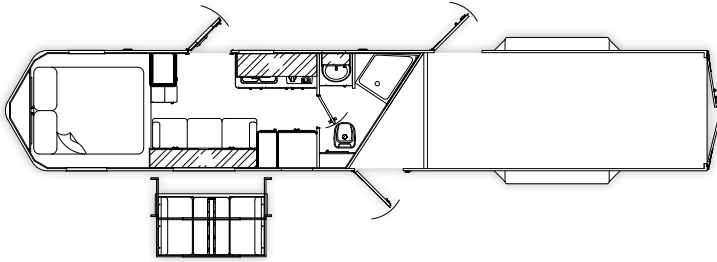

Bison

STRATUS MS

BEAUTIFUL QUALITY-BUILT TRAILERS

ALL ALUMINUM CONSTRUCTION

BISON STRATUS MS FLOORPLANS

7' Wide - 8' Short Wall

8' Wide - 10' Short Wall

7' Wide - 10' Short Wall

8' Wide - 12' Short Wall

8' Wide - 8' Short Wall

8' Wide - 14' Short Wall | Bunk House Model

STANDARD FEATURES

- Kingpin Hitch with 2-5/16" Coupler, Breakaway Switch with Battery, and Safety Chains with Slip Hooks
- .050 Aluminum Skin
- Heavy Duty Extruded Stock Sides
- Two Air Channels with Plexiglas Rails
- Polished Nose Wrap
- Full Length Extruded Roof & Base Rails
- Fully Integrated Gooseneck
- Extruded Aluminum Plank Flooring
- 7'6" Interior Height
- 50/50 Split Double Cam Bar Doors
- Seamless (One-piece) Aluminum Roof
- 7,800 Torsion Axles with 4 Wheel Electric Brakes
- 2-Speed Single Leg Jack
- Coupler Light
- Side Tack Storage with 36" Camper Door
- Heavy Duty Street Side Unload Door
- Full Contained Living Quarter
- Dual 20# LP Tanks
- 18,000 BTU Furnace
- Hot Water Heater
- 2-Burner Cooktop
- 3-Cu. Or 6-Cu. Refrigerator (Varies by Model)
- Glass Shower Door
- Raised Panel Cabinet Doors