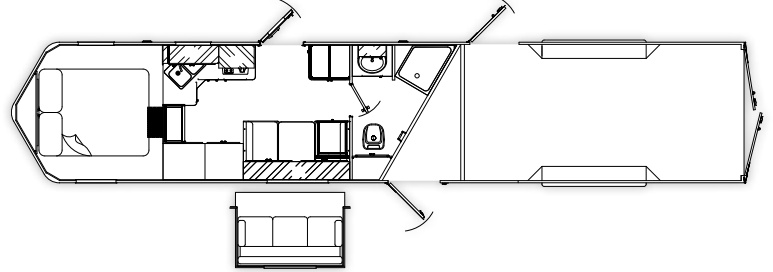

Bison

STRATUS MS

BEAUTIFUL QUALITY-BUILT TRAILERS

ALL ALUMINUM CONSTRUCTION

BISON STRATUS MS FLOORPLANS

7' Wide - 8' Short Wall

8' Wide - 10' Short Wall

7' Wide - 10' Short Wall

8' Wide - 12' Short Wall

8' Wide - 8' Short Wall

8' Wide - 14' Short Wall | Bunk House Model

STANDARD FEATURES

- Kingpin Hitch with 2-5/16" Coupler, Breakaway Switch with Battery, and Safety Chains with Slip Hooks
- .050 Aluminum Skin
- Heavy Duty Extruded Stock Sides
- Two Air Channels with Plexiglas Rails
- Polished Nose Wrap
- Full Length Extruded Roof & Base Rails
- Fully Integrated Gooseneck
- Extruded Aluminum Plank Flooring
- 7'6" Interior Height
- 50/50 Split Double Cam Bar Doors
- Seamless (One-piece) Aluminum Roof
- 7,800 Torsion Axles with 4 Wheel Electric Brakes
- 2-Speed Single Leg Jack
- Coupler Light
- Side Tack Storage with 36" Camper Door
- Heavy Duty Street Side Unload Door
- Full Contained Living Quarter
- Dual 20# LP Tanks
- 18,000 BTU Furnace
- Hot Water Heater
- 2-Burner Cooktop
- 3-Cu. Or 6-Cu. Refrigerator (Varies by Model)
- Glass Shower Door
- Raised Panel Cabinet Doors