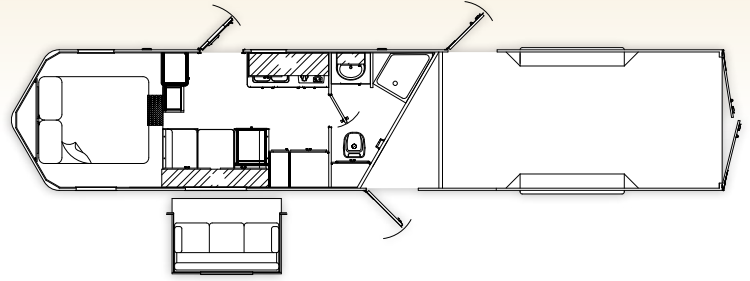

Bison

STRATUS MS

BEAUTIFUL QUALITY-BUILT TRAILERS

ALL ALUMINUM CONSTRUCTION

BISON STRATUS MS FLOORPLANS

7' Wide - 8' Short Wall

8' Wide - 10' Short Wall

7' Wide - 10' Short Wall

8' Wide - 12' Short Wall

8' Wide - 8' Short Wall

8' Wide - 14' Short Wall | Bunk House Model

STANDARD FEATURES

- Kingpin Hitch with 2-5/16" Coupler, Breakaway Switch with Battery, and Safety Chains with Slip Hooks
- .050 Aluminum Skin
- Heavy Duty Extruded Stock Sides
- Two Air Channels with Plexiglas Rails
- Polished Nose Wrap
- Full Length Extruded Roof & Base Rails
- Fully Integrated Gooseneck
- Extruded Aluminum Plank Flooring
- 7'6" Interior Height
- 50/50 Split Double Cam Bar Doors
- Seamless (One-piece) Aluminum Roof
- 7,800 Torsion Axles with 4 Wheel Electric Brakes
- 2-Speed Single Leg Jack
- Coupler Light
- Side Tack Storage with 36" Camper Door
- Heavy Duty Street Side Unload Door
- Full Contained Living Quarter
- Dual 20# LP Tanks
- 18,000 BTU Furnace
- Hot Water Heater
- 2-Burner Cooktop
- 3-Cu. Or 6-Cu. Refrigerator (Varies by Model)
- Glass Shower Door
- Raised Panel Cabinet Doors